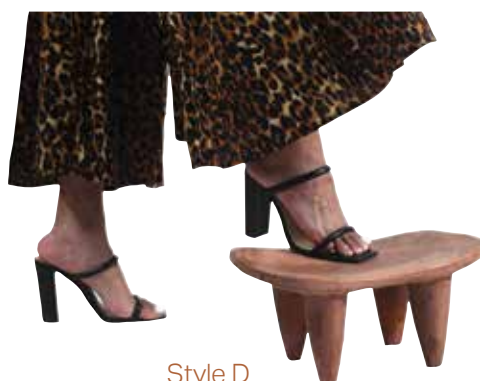

Senufo Stools

Style D

Style A- approximately 14" tall and 9-11 wide
Style B- approximately 8" tall and 9-11" wide
Style C- approximately 13" tall and 10-12" wide
Style D- approximately 8" tall and 9-11" wide

A-WC188