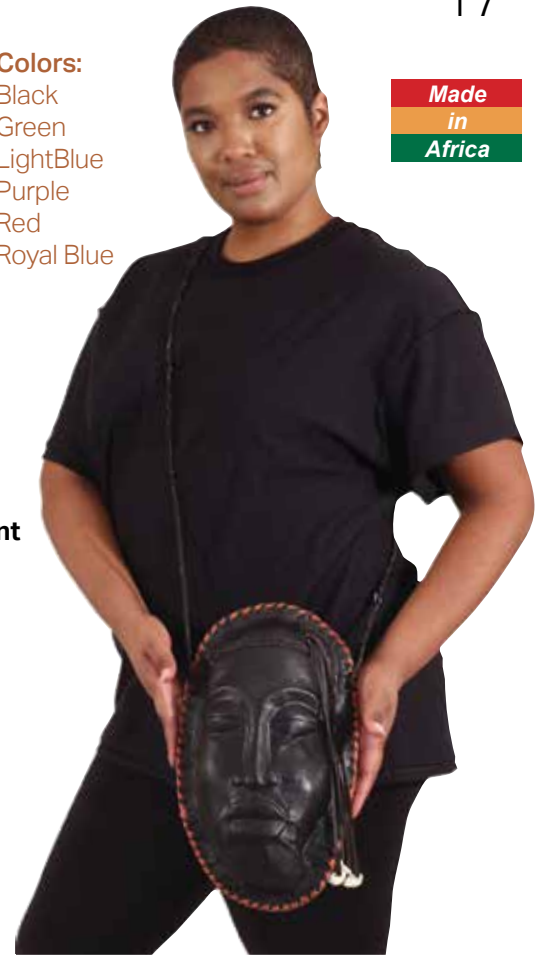

Colors:
Black
Green
LightBlue
Purple
Red
Royal Blue

Made in Africa

Leather Purse - Mask Design
Measures 10-18" tall and 8-11" wide.
Made in the Gambia.
Black C-A102
XL Brown C-A102BNXL
XL Black C-A102BKXL