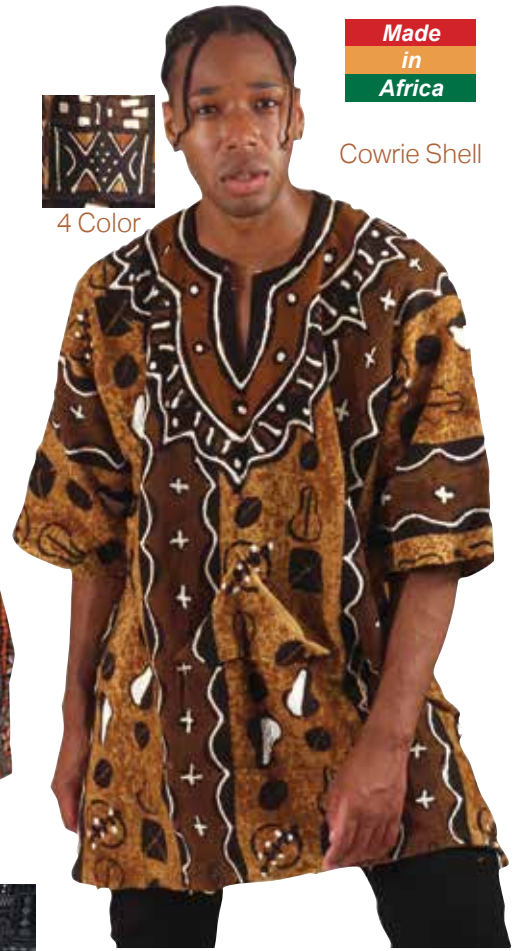

Made in Africa

Made in Africa

Black Orange

Style L

Cowrie Shell

Colors: Lime Pink White/Red White/Black

Style K Style M Style N Bold Ankara Print Palazzo Pants C-WK480

Mud Cloth Dashiki One size fits all. Designs are hand painted and each will vary. Made in Mali. C-M040